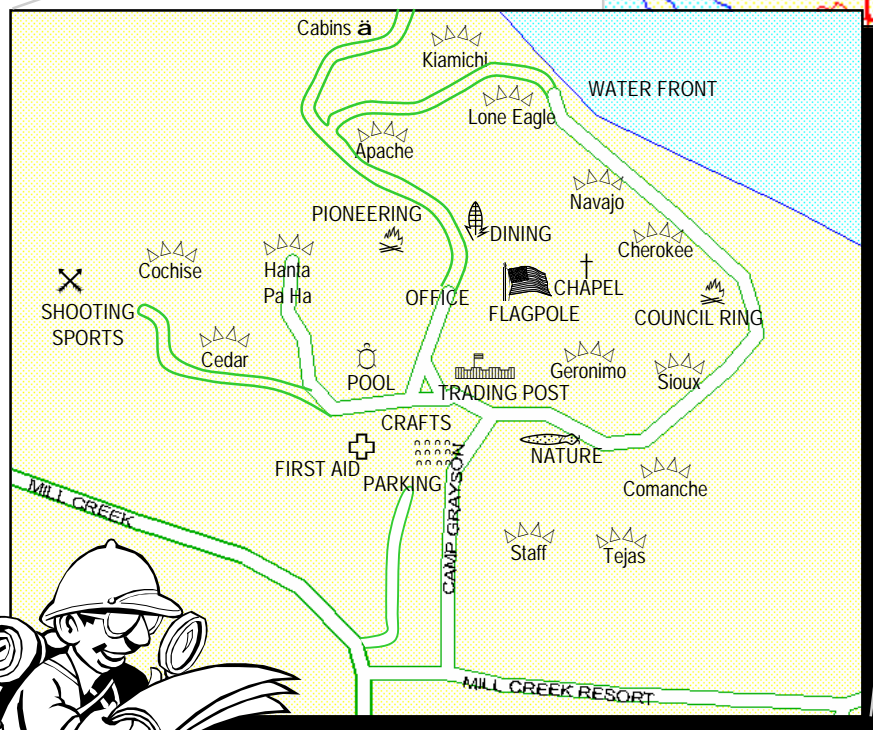

James Ray Scout Reservation

- head west on FM 120 through Pottsboro to FM 996
- follow FM 996 northwest to Locust Road
- at Locust 4-way stop, turn north and follow signs to Mill Creek Resort
- entrance to Camp James Ray is on the north side of the road to Mill Creek Marina