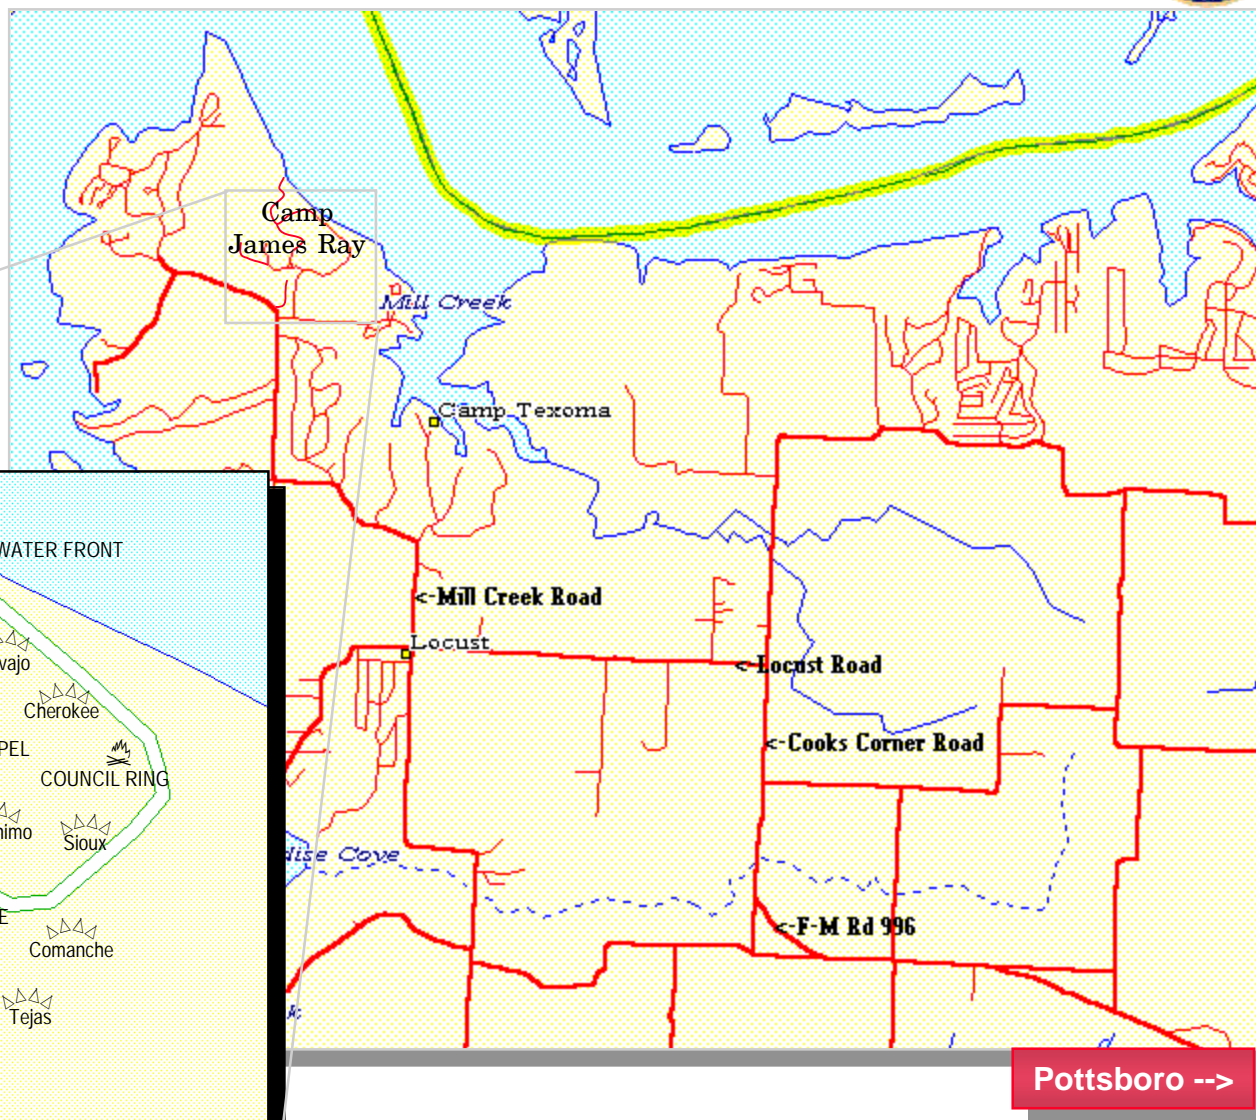

James Ray Scout Reservation

- head west on FM 120 through Pottsboro to FM 996
- follow FM 996 northwest to Locust Road
- at Locust 4-way stop, turn north and follow signs to Mill Creek Resort
- entrance to Camp James Ray is on the north side of the road to Mill Creek Marina